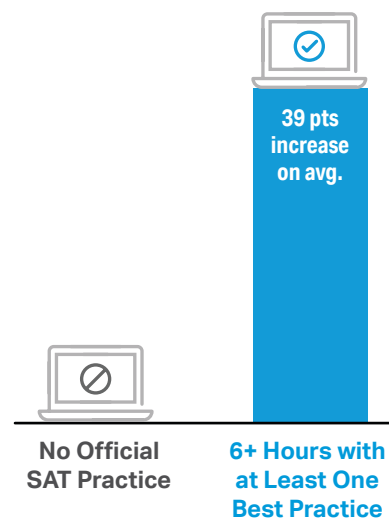

SAT ACHIEVEMENT ASSOCIATED WITH OFFICIAL SAT PRACTICE ON KHAN ACADEMY

*These associations control for student demographics and PSAT/NMSQT scores.

Start using these best practices today at satpractice.org.